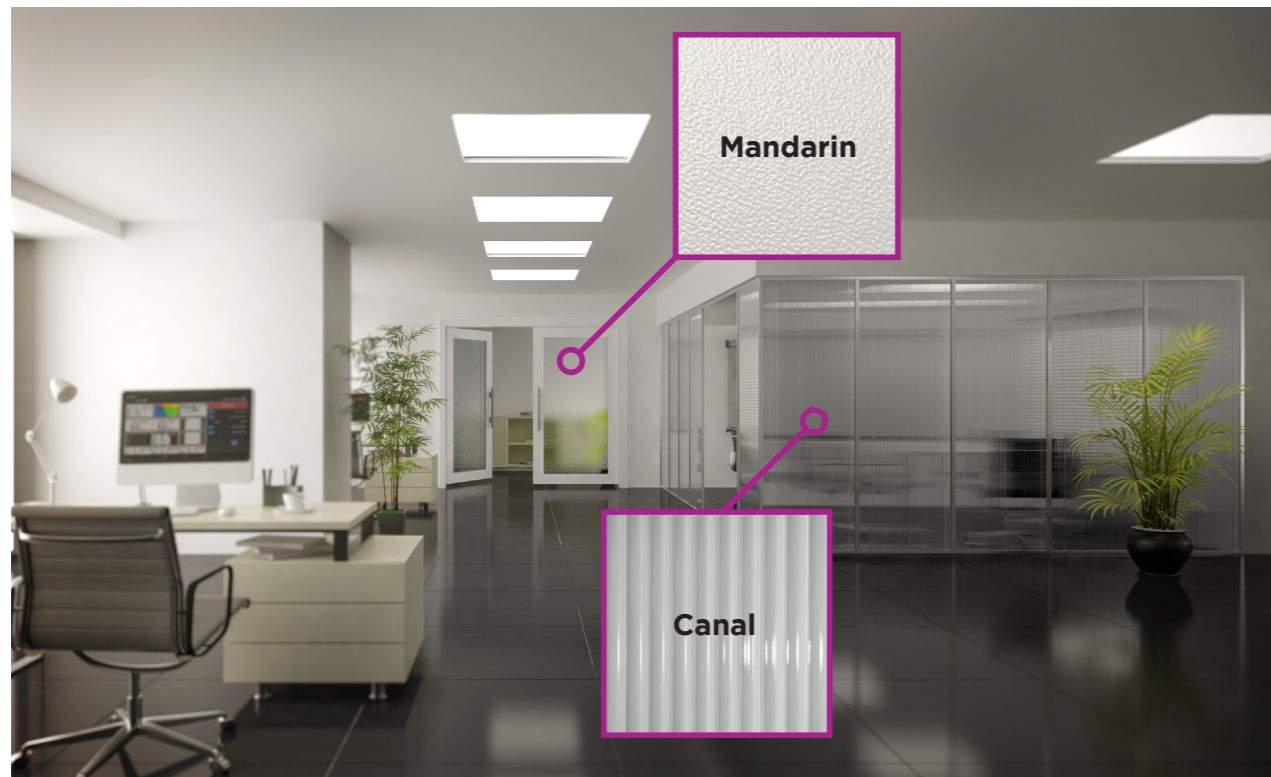

 **ŞİŞECAM**
PATTERNED GLASS

NEW DIMENSIONS
TO INTERIORS

sisecamflatglass.com

Interiors Taking Shape with Imagination

■ Privacy windows, interior doors

■ Kitchen, interior doors, partitions

Şişecam Patterned Glass is available in clear and gives you 15 different patterned glass choices from classic to contemporary.

Every design offers a different level of vision control depending on your needs in your designs and projects.

Şişecam Patterned Glass can be:

- Edgeworked
- Tempered or Laminated to resist a higher level of impact pressure.
- Used in double glazed units.